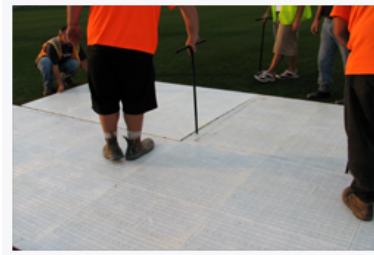

Plastic

Due to continual yearly investment TPA owns unrivalled stocks of plastic roadway & pedestrian walkway products. These lightweight tiles can be laid in large pad configurations and, depending on the ground conditions, are suitable to provide car parking areas. High visibility side and end ramps can be inserted to aid wheelchair access and prevent trip hazards.

terrtrak plus®

terrtrak plus – specifically designed for use in stadiums and large arenas during concert load-in and load-out.

Portable Roadway & Walkway

terraflor®

Designed to protect the natural turf playing area at stadiums when they are utilised for non-sporting events.

Portable Walkway

terraturf®

Designed for pedestrian use to protect the turf playing area at stadiums for non-sporting events.

Portable Walkway

Related Sectors

- [Events and Festivals](#)

Events and Festivals